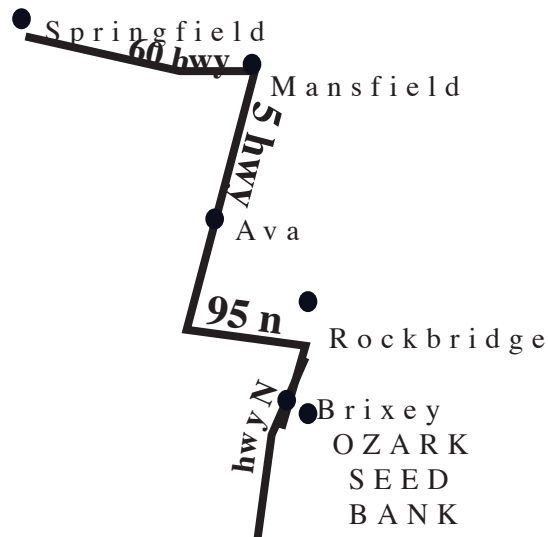

DIRECTIONS  
to  
Ozark Seed Bank

in Brixey, MO

From Springfield:

take highway 60 east to Mansfield.  
Exit south onto Highway 5.  
Continue south on 5, through Ava.  
20 miles past Ava, go LEFT  
onto hwy 95 NORTH.  
Go 9 miles (through Almartha) to High-  
way N Go RIGHT (SOUTH) onto Hwy N  
When you reach Brixey (2 miles),  
the seed bank is on your left.